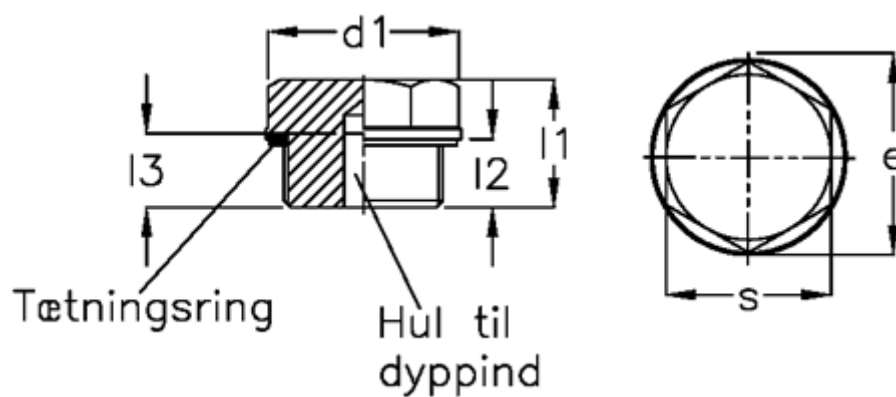

Article number: 20243528

Description: E+G
Threaded plug GN 742-40-G1-OS-1

Measures

$d1 = 40$
 $d2 = G1$
 $d4 = M5$
 $e = 37.0$
 $l1 = 19.5$
 $l2 = 11.0$
 $s = 32$